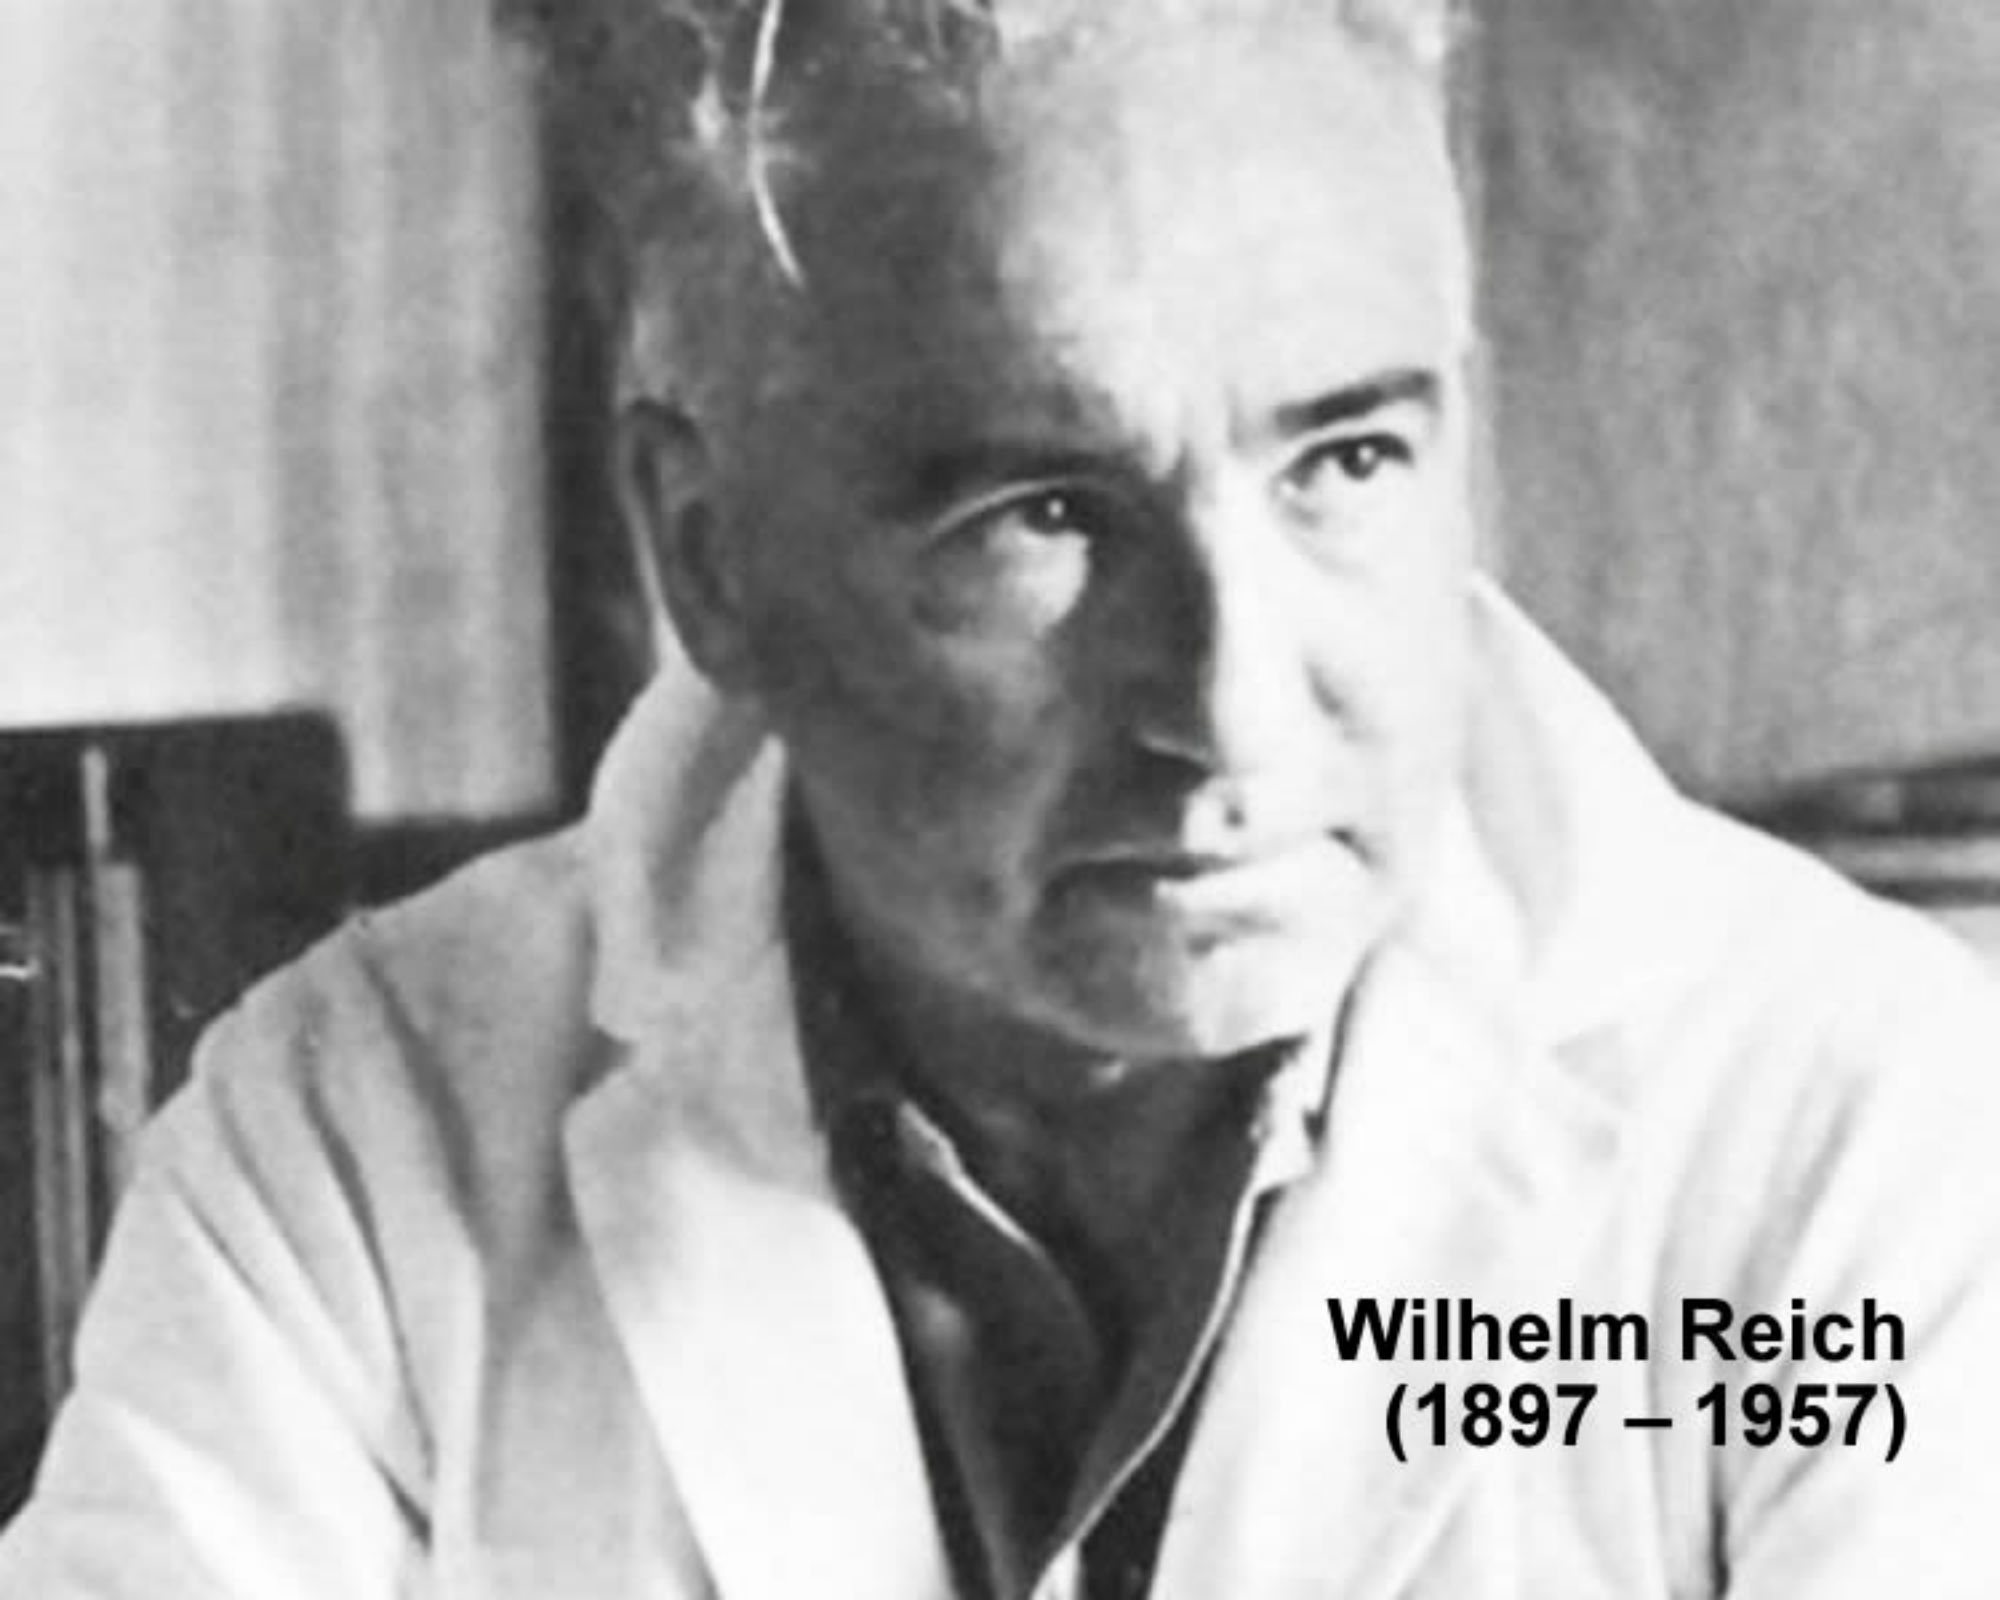

# STORIA ILLUSTRATA VOL. 12

## I volti del pensiero psicologico

**William James**  
**(1842 – 1910)**

Sigmund Freud  
1856 – 1939

**Alfred Adler (1870 – 1937)**

**Carl Gustav Jung  
(1875 – 1961)**

**Melanie Klein (1882 – 1960)**

**Kurt Lewin**  
**(1890 – 1947)**

**Jean Piaget**  
**(1896 – 1980)**

**Wilhelm Reich**  
**(1897 – 1957)**

A sepia-toned portrait of Wilfred Bion, an elderly man with glasses, wearing a white shirt and a light-colored sweater. He is looking directly at the camera with a neutral expression. The background is dark and out of focus, showing some light-colored flowers.

**Wilfred Bion**  
**(1897 – 1979)**

**Erich Fromm  
(1900 – 1980)**

**Erik Erikson**  
**(1902 – 1994)**

**Carl Rogers  
(1902 – 1987)**

**Burrhus Skinner**  
**(1904 – 1990)**

A black and white close-up portrait of Viktor Frankl. He is an elderly man with short, white hair, wearing glasses and a light-colored collared shirt. He is looking slightly to the right of the camera with a gentle expression. The background is dark and out of focus.