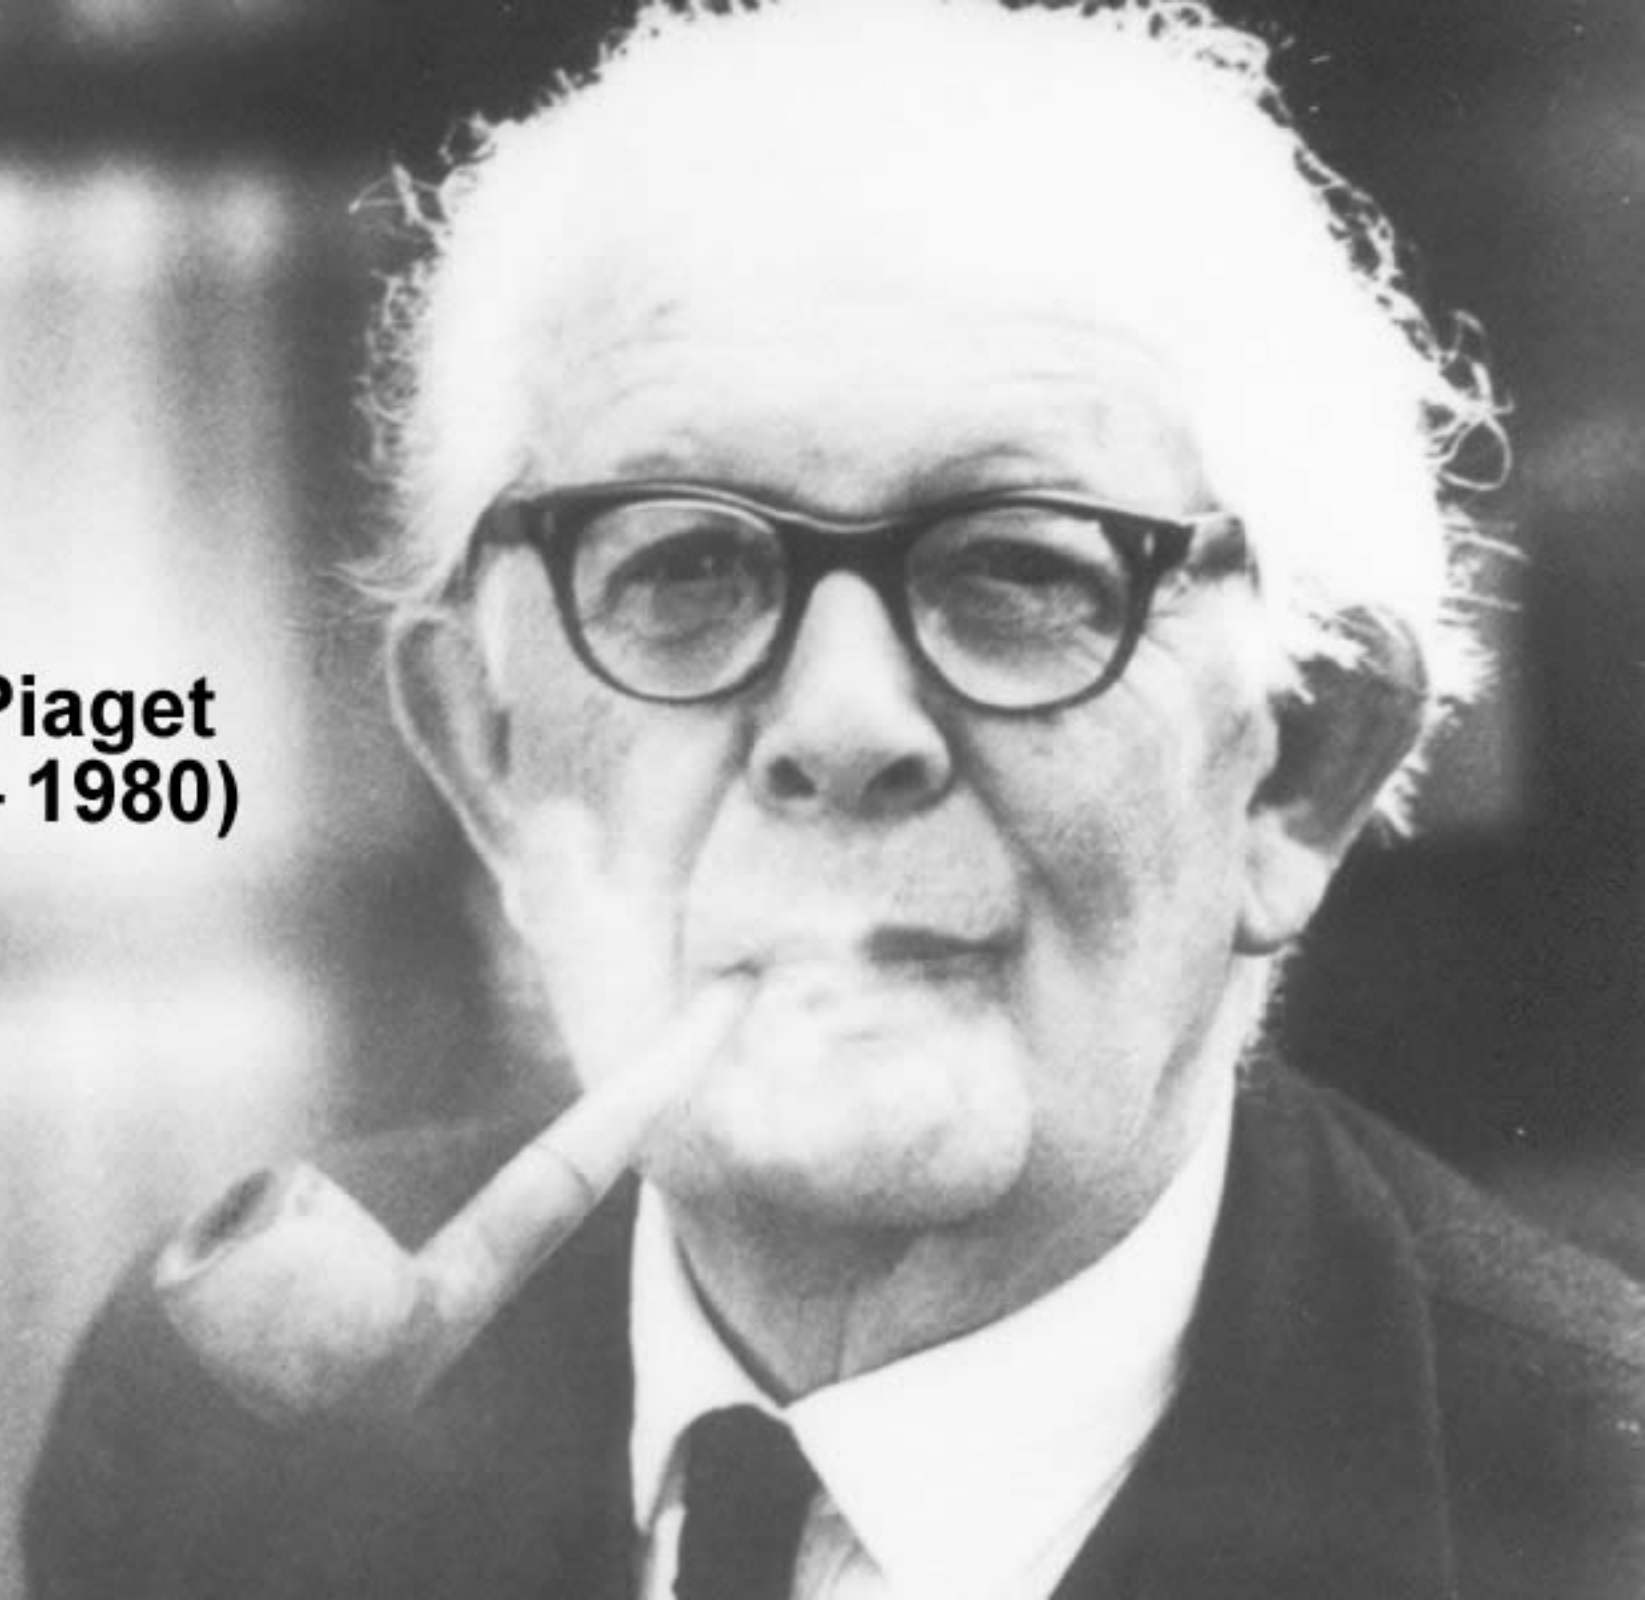

# STORIA ILLUSTRATA VOL. 12

## I volti del pensiero psicologico

**William James**  
**(1842 – 1910)**

Sigmund Freud  
1856 – 1939

**Alfred Adler (1870 – 1937)**

**Carl Gustav Jung  
(1875 – 1961)**

**Melanie Klein (1882 – 1960)**

**Kurt Lewin**  
**(1890 – 1947)**

**Jean Piaget**  
**(1896 – 1980)**

**Wilhelm Reich**  
**(1897 – 1957)**

A sepia-toned portrait of Wilfred Bion, an elderly man with glasses, wearing a white shirt and a light-colored sweater. He is looking directly at the camera with a neutral expression. The background is dark and out of focus, showing some light-colored flowers.

**Wilfred Bion**  
**(1897 – 1979)**

**Erich Fromm  
(1900 – 1980)**

**Erik Erikson**  
**(1902 – 1994)**

**Carl Rogers  
(1902 – 1987)**

**Burrhus Skinner**  
**(1904 – 1990)**

A black and white close-up portrait of Viktor Frankl. He is an elderly man with short, white hair, wearing glasses and a light-colored collared shirt. He is looking slightly to the right of the camera with a gentle expression. The background is dark and out of focus.